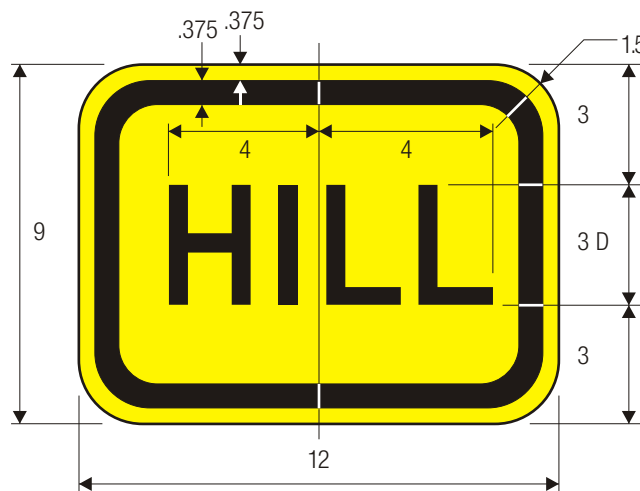

W7-5

\*See page 6-7 for symbol design.

BICYCLE HILL PLAQUE

A	B	C	D	E	F	G	H
18	.375	.625	1.75	4	5.625	12.625	1.5
24	.375	.625	2.3	5.3	7.5	16.833	1.5

W7-5a

COLORS: LEGEND — BLACK  
BACKGROUND — YELLOW (RETROREFLECTIVE)