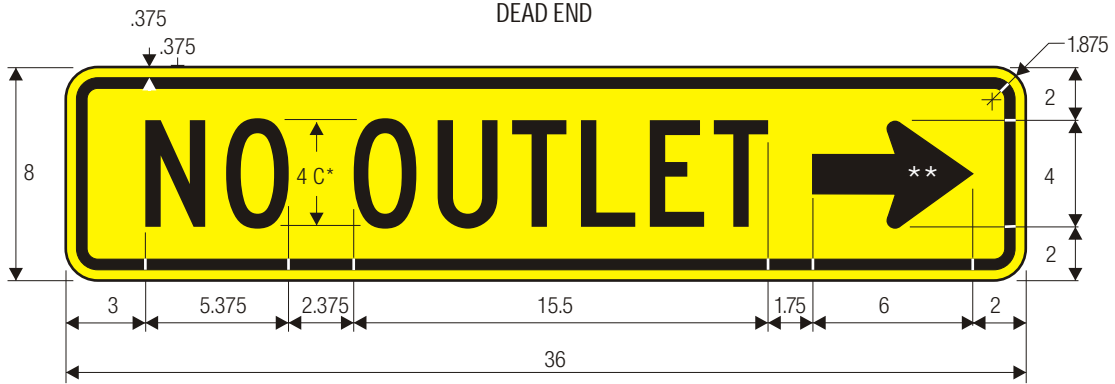

W14-1aR  
DEAD END

W14-1aL  
DEAD END

W14-2aR  
NO OUTLET

W14-2aL  
NO OUTLET

\*Series 2000 Standard Alphabets.  
\*\*See page 6-2 for symbol design.

COLORS: LEGEND — BLACK  
BACKGROUND — YELLOW (RETROREFLECTIVE)