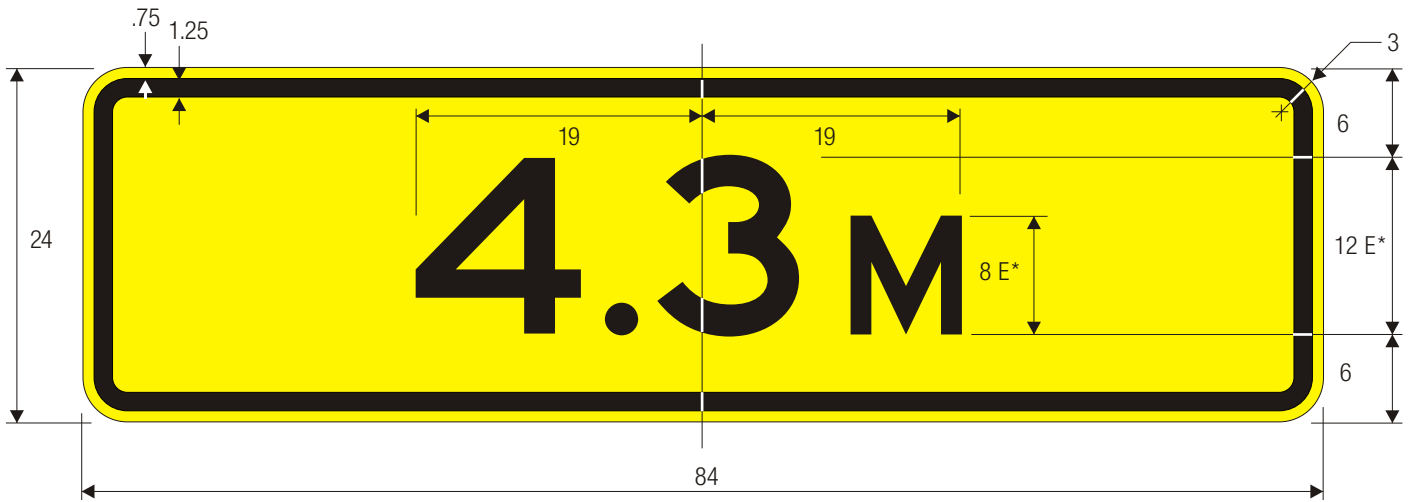

W12-2p

LOW CLEARANCE (ENGLISH)

W12-2p metric

LOW CLEARANCE (METRIC)

*Series 2000 Standard Alphabets.

COLORS: LEGEND — BLACK
 BACKGROUND — YELLOW (RETROREFLECTIVE)