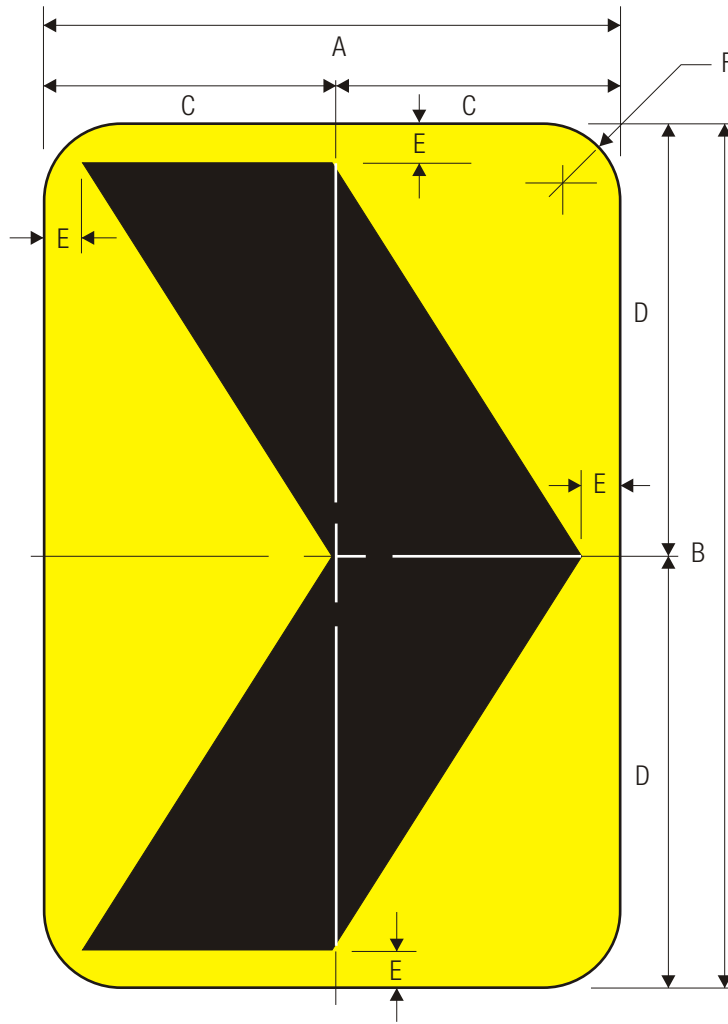

W1-8L

W1-8R
CHEVRON ALIGNMENT

	A	B	C	D	E	F
	12	18	6	9	.5	1.5
C	18	24	9	12	.75	1.5
	24	30	12	15	.875	1.5
	30	36	15	18	1	1.875
	36	48	18	24	1.125	2.25

WARNING SIGN COLORS:
LEGEND – BLACK
BACKGROUND– YELLOW (RETROREFLECTIVE)

TTC SIGN COLORS:
LEGEND – BLACK
BACKGROUND– ORANGE (RETROREFLECTIVE)