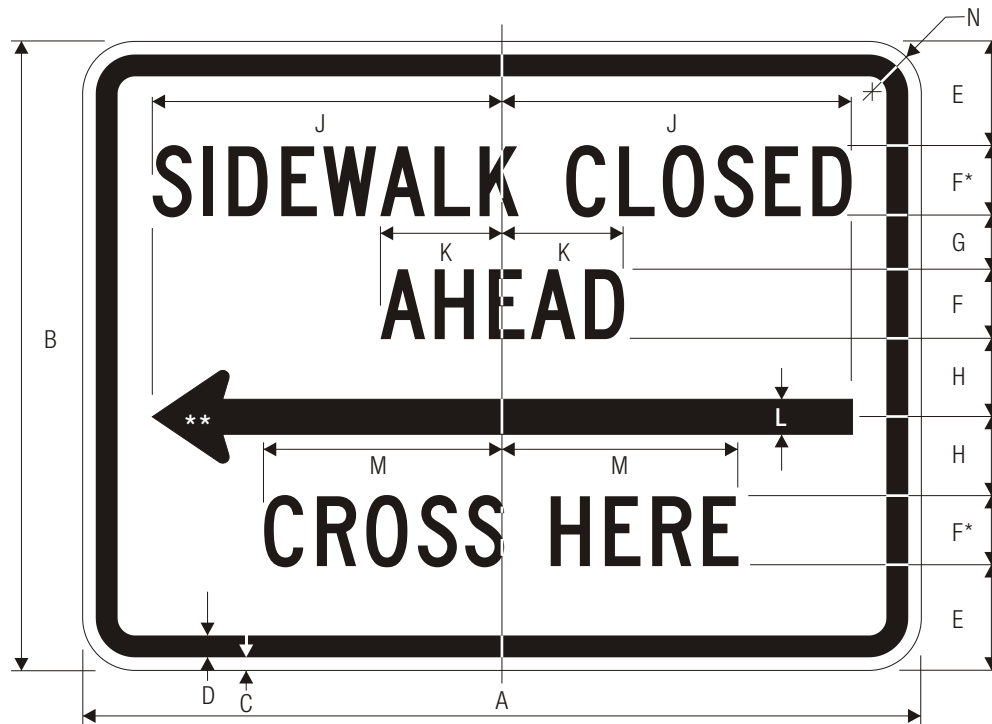

R9-10 SIDEWALK CLOSED USE OTHER SIDE

A	B	C	D	E	F	G	H	J	K	L
24	12	.375	.625	1.75	2 C	2.250	9.967	9.014	1.6	1.5
48	24	.75	1.25	4.5	4 C	3.5	20	17.882	2	3

R9-11 SIDEWALK CLOSED AHEAD CROSS HERE

A	B	C	D	E	F	G	H	J	K	L	M	N
24	12	.375	.625	1.75	1.5 D	.75	1.625	9.367	3.422	.680	6.284	1.5
48	36	.75	1.25	6	4 C	3	4.5	20	6.971	2	13.570	3

COLORS: LEGEND — BLACK
 BACKGROUND — WHITE (RETROREFLECTIVE)

*Series 2000 Standard Alphabets.
 **See page 6-2 for arrow design.