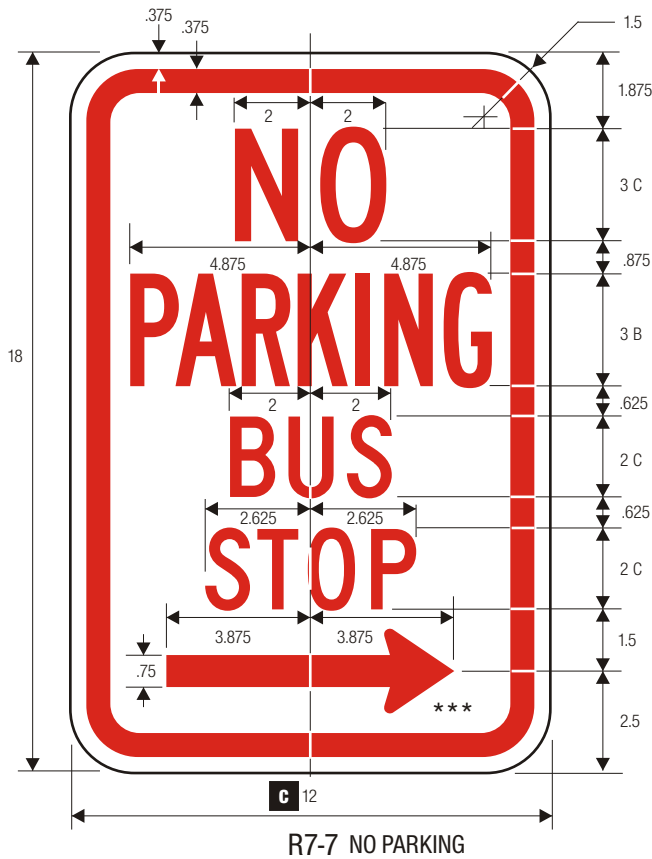

R7-5 NO PARKING

LEGEND – GREEN (RETROREFL) BACKGROUND – WHITE (RETROREFL)

R7-6 NO PARKING

LEGEND – RED (RETROREFL) BACKGROUND – WHITE (RETROREFL)

R7-7 NO PARKING

LEGEND – RED (RETROREFL) BACKGROUND – WHITE (RETROREFL)

R7-8 NO PARKING

LEGEND – GREEN (RETROREFL), WHITE SYMBOL ON BLUE (RETROREFL) BACKGROUND – WHITE (RETROREFL)

*Reduce spacing 50%.
 **See page 6-31.
 ***See page 6-2 for arrow design.