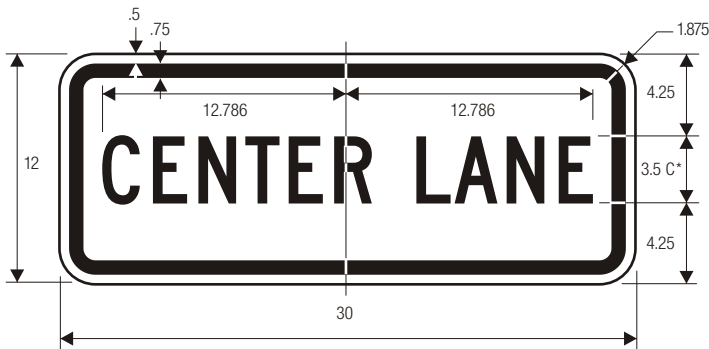

R3-5b

R3-5f

R3-5c

R3-5g

R3-5d

R3-5e

*Series 2000 Standard Alphabets.

LANE CONTROL PLAQUES

COLORS: LEGEND — BLACK
 BACKGROUND — WHITE (RETROREFLECTIVE)