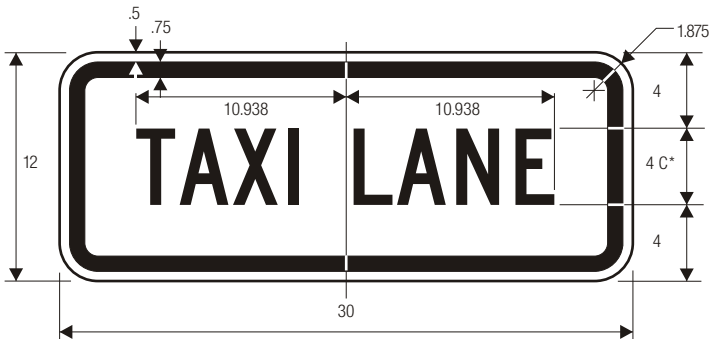

R3-5b

R3-5f

R3-5c

R3-5g

R3-5d

R3-5e

*Series 2000 Standard Alphabets.

LANE CONTROL PLAQUES

COLORS: LEGEND — BLACK
 BACKGROUND — WHITE (RETROREFLECTIVE)