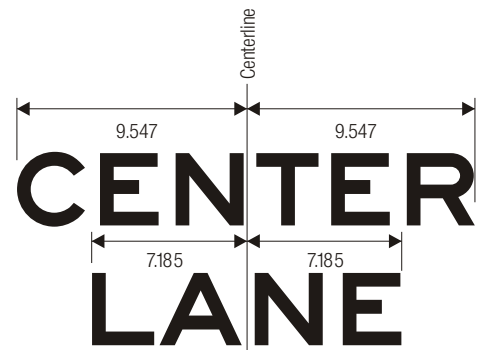

**R15-4a**  
 LIGHT RAIL ONLY  
 RIGHT LANE

**R15-4b**  
 LIGHT RAIL ONLY  
 LEFT LANE

**R15-4c**  
 LIGHT RAIL ONLY  
 CENTER LANE

\*Series 2000 Standard Alphabets.  
 \*\*Reduce spacing to fit.  
 \*\*\*See page 6-17 for symbol design.

TOP: LEGEND — WHITE (RETROREFLECTIVE)  
 BACKGROUND — BLACK

BOTTOM: SYMBOL — BLACK  
 LEGEND — BLACK  
 BACKGROUND — WHITE (RETROREFLECTIVE)