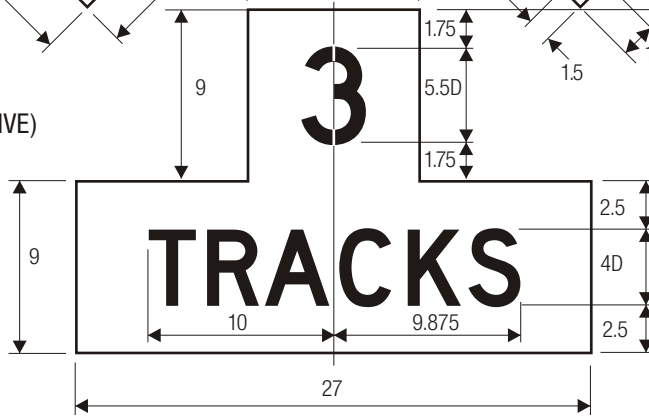

R15-1

LEGEND — BLACK
BACKGROUND — WHITE (REFLECTIVE)

R15-2 NUMBER OF TRACKS

R15-3 / W10-1a EXEMPT

COLORS FOR W10-1a FOR USE WITH W10-1:
LEGEND — BLACK
BACKGROUND — YELLOW (RETROREFLECTIVE)

COLORS FOR R15-2, R15-3 FOR USE WITH R15-1:
LEGEND — BLACK
BACKGROUND — WHITE (RETROREFLECTIVE)