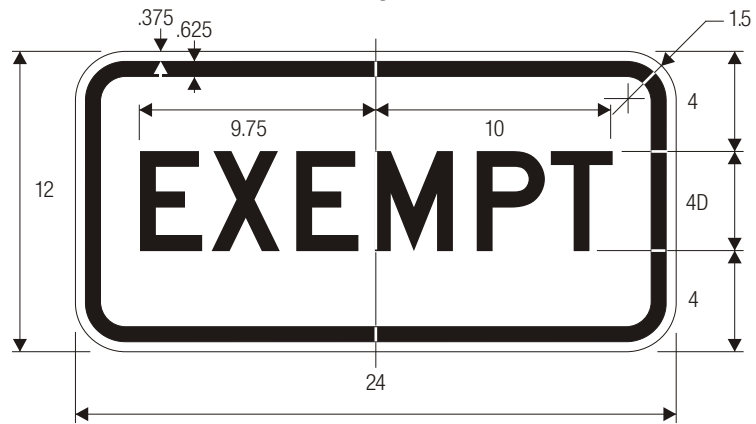

R15-1

LEGEND — BLACK
BACKGROUND — WHITE (REFLECTIVE)

R15-2 NUMBER OF TRACKS

R15-3 / W10-1a EXEMPT

COLORS FOR W10-1a FOR USE WITH W10-1:
LEGEND — BLACK
BACKGROUND — YELLOW (RETROREFLECTIVE)

COLORS FOR R15-2, R15-3 FOR USE WITH R15-1:
LEGEND — BLACK
BACKGROUND — WHITE (RETROREFLECTIVE)