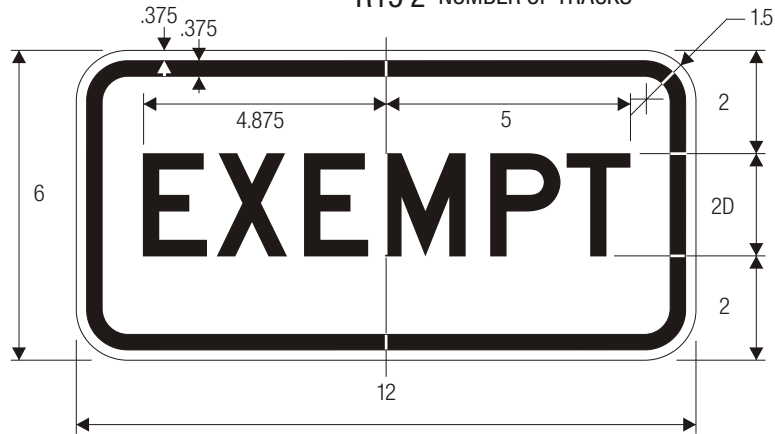

LEGEND — BLACK  
BACKGROUND — WHITE (REFLECTIVE)

R15-2 NUMBER OF TRACKS

R15-3 / W10-1a EXEMPT

COLORS FOR W10-1a FOR USE WITH W10-1:  
LEGEND — BLACK  
BACKGROUND — YELLOW (RETROREFLECTIVE)

COLORS FOR R15-2, R15-3 FOR USE WITH R15-1:  
LEGEND — BLACK  
BACKGROUND — WHITE (RETROREFLECTIVE)