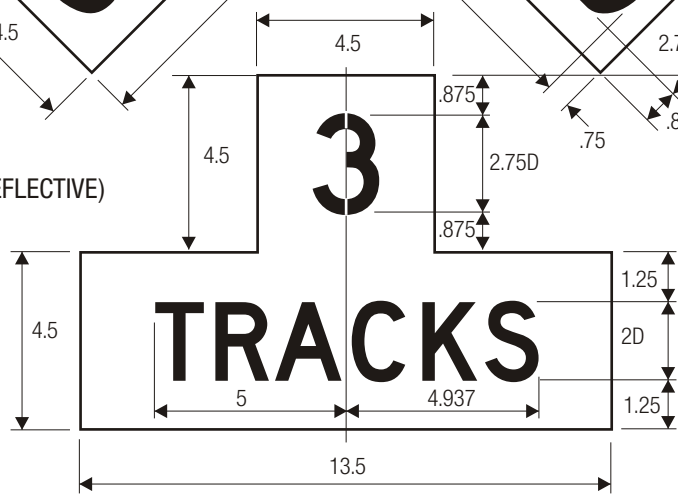

LEGEND — BLACK  
BACKGROUND — WHITE (REFLECTIVE)

R15-2 NUMBER OF TRACKS

R15-3 / W10-1a EXEMPT

COLORS FOR W10-1a FOR USE WITH W10-1:  
LEGEND — BLACK  
BACKGROUND — YELLOW (RETROREFLECTIVE)

COLORS FOR R15-2, R15-3 FOR USE WITH R15-1:  
LEGEND — BLACK  
BACKGROUND — WHITE (RETROREFLECTIVE)