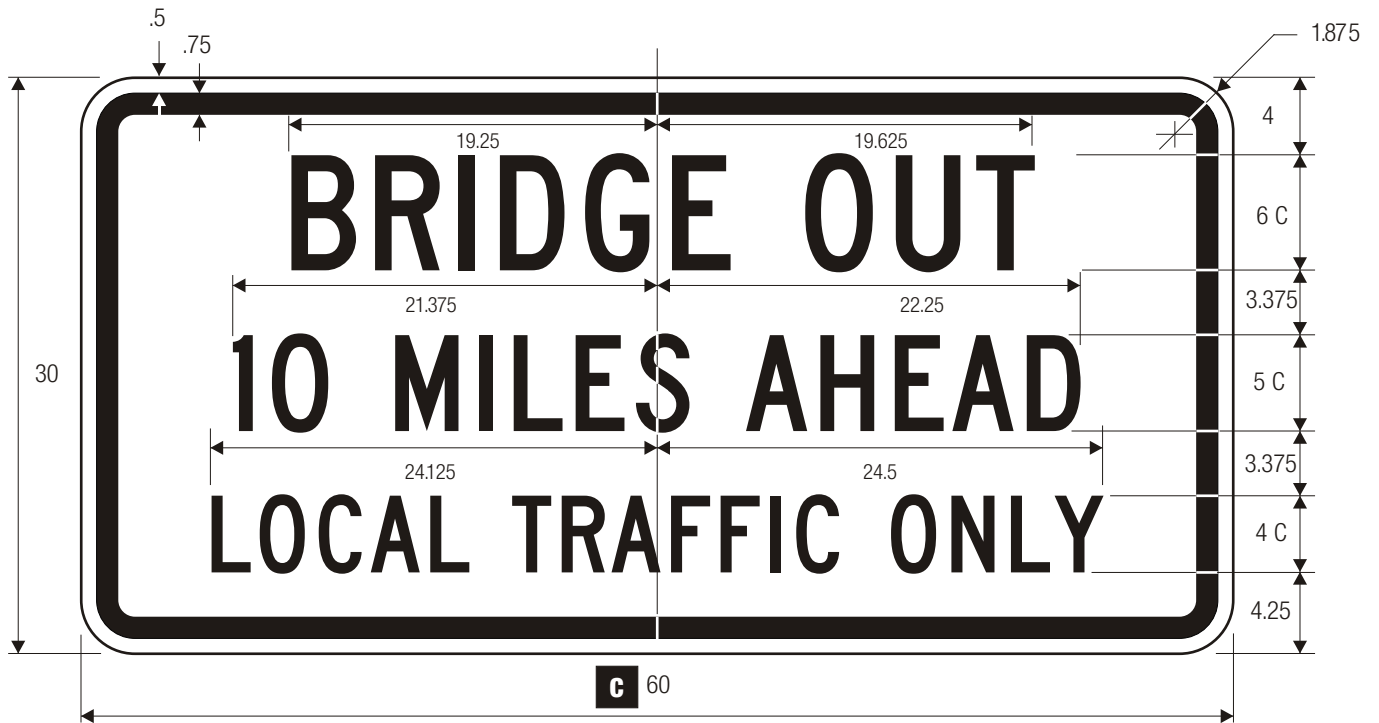

R11-3a

ROAD CLOSED - LOCAL TRAFFIC ONLY

R11-3b

ROAD CLOSED - LOCAL TRAFFIC ONLY

COLORS: LEGEND — BLACK  
 BACKGROUND— WHITE (RETROREFLECTIVE)