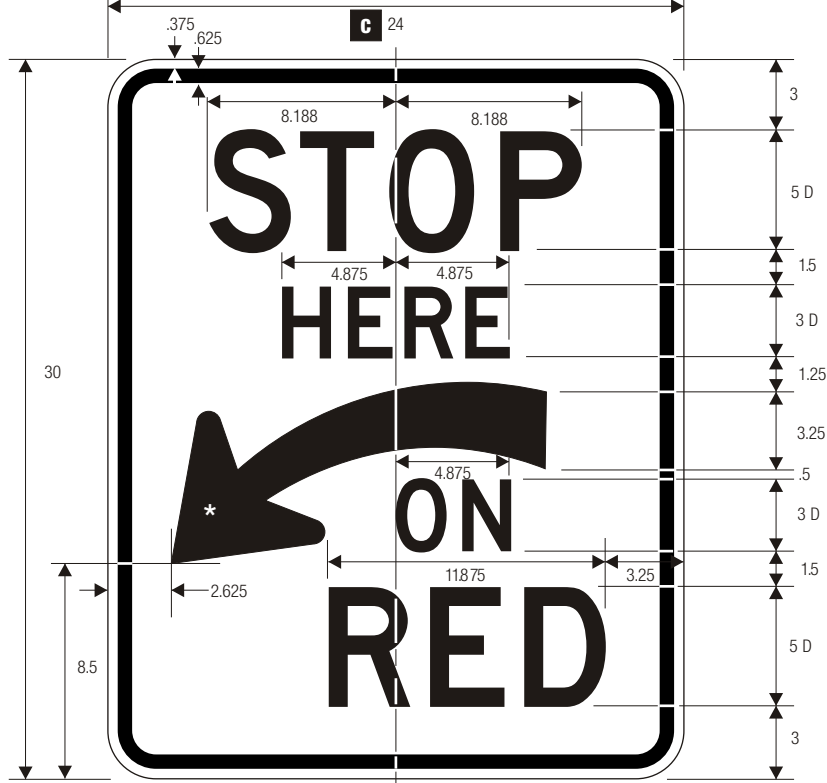

R10-6
STOP HERE ON RED

*See page 6-2 for arrow design.

R10-6a STOP HERE ON RED

COLORS: LEGEND BLACK
BACKGROUND WHITE (RETROREFLECTIVE)