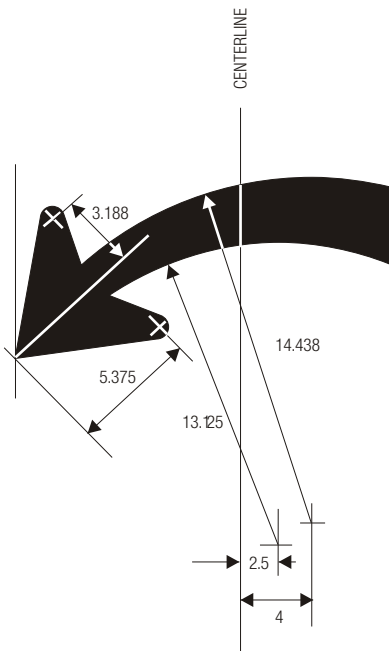

R10-6
STOP HERE ON RED

*See page 6-2 for arrow design.

R10-6a STOP HERE ON RED

COLORS: LEGEND BLACK
BACKGROUND WHITE (RETROREFLECTIVE)