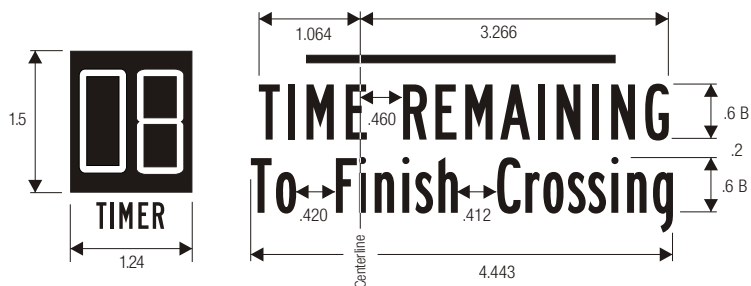

C 9
 R10-3e
 COUNT-DOWN PEDESTRIAN

COLORS: LEGEND — BLACK
 BACKGROUND — WHITE (RETROREFLECTIVE)
 08, HAND SYMBOL — ORANGE (RETROREFLECTIVE)