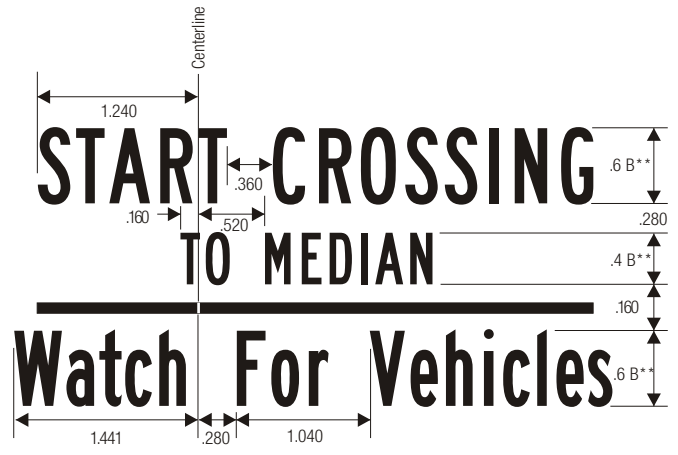

R10-3d PEDESTRIAN TRAFFIC SIGNAL

*See pages 6-8 and 6-10 for symbol designs.
 **Series 2000 Standard Alphabets.

COLORS: LEGEND — BLACK
 BACKGROUND — WHITE (RETROREFLECTIVE)
 HAND SYMBOL — ORANGE (RETROREFLECTIVE)