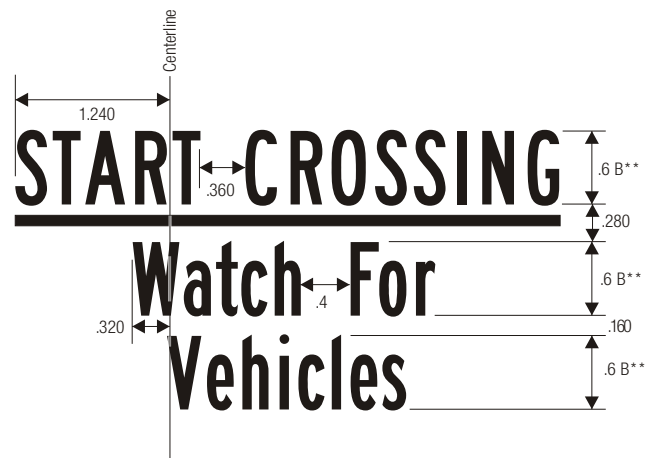

*See pages 6-8 and 6-10 for symbol designs.
 **Series 2000 Standard Alphabets.

R10-3b PEDESTRIAN TRAFFIC SIGNAL

COLORS: LEGEND — BLACK
 BACKGROUND — WHITE (RETROREFLECTIVE)
 HAND SYMBOL — ORANGE (RETROREFLECTIVE)