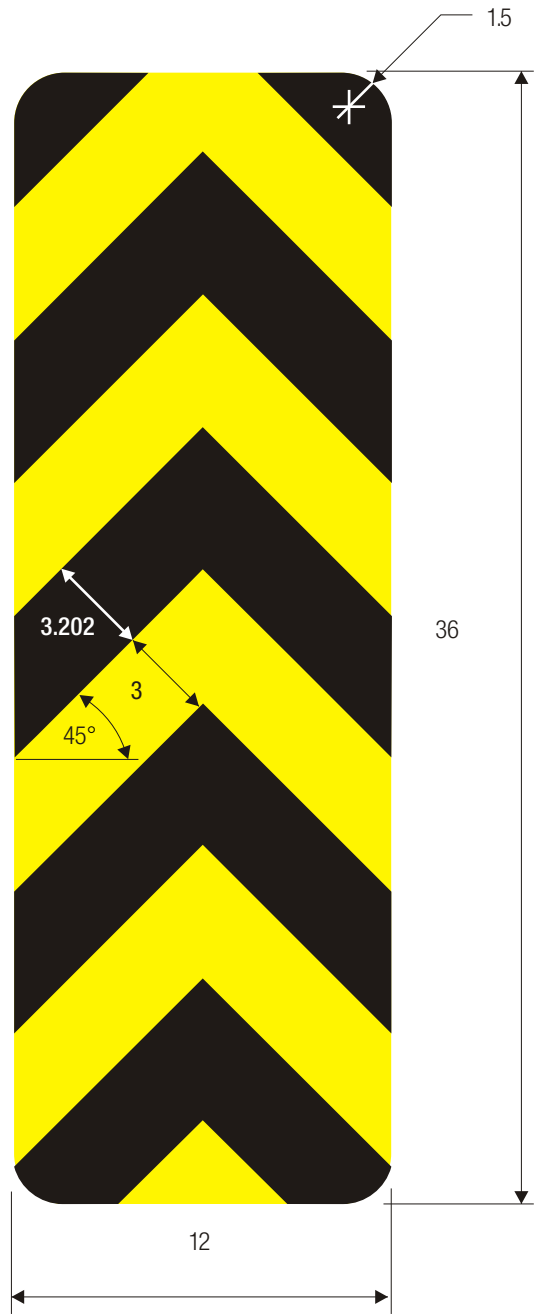

OM-3R

OM-3C

OM-3L

COLORS: STRIPES -BLACK
BACKGROUND-YELLOW (RETROREFLECTIVE)