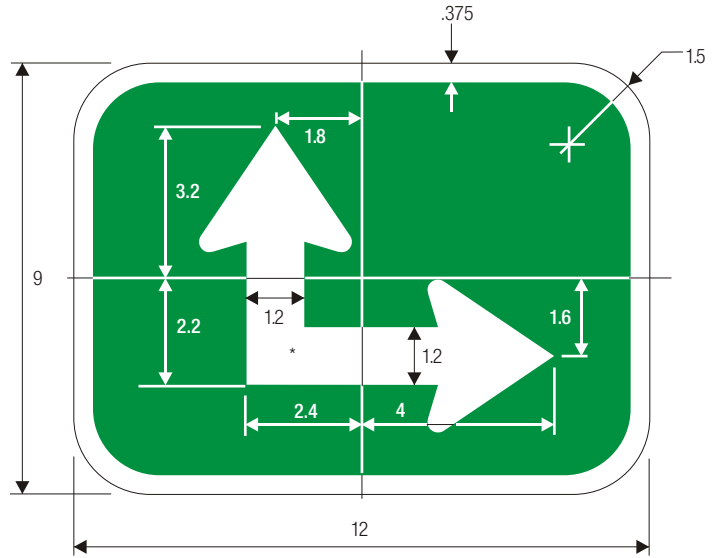

DIRECTIONAL ARROW AUXILIARY
BICYCLE FACILITIES

M7-5

M7-6

M7-7

*See page 6-2 for arrow design.

COLORS: SYMBOL —WHITE (RETROREFLECTIVE)
BACKGROUND —GREEN (RETROREFLECTIVE)