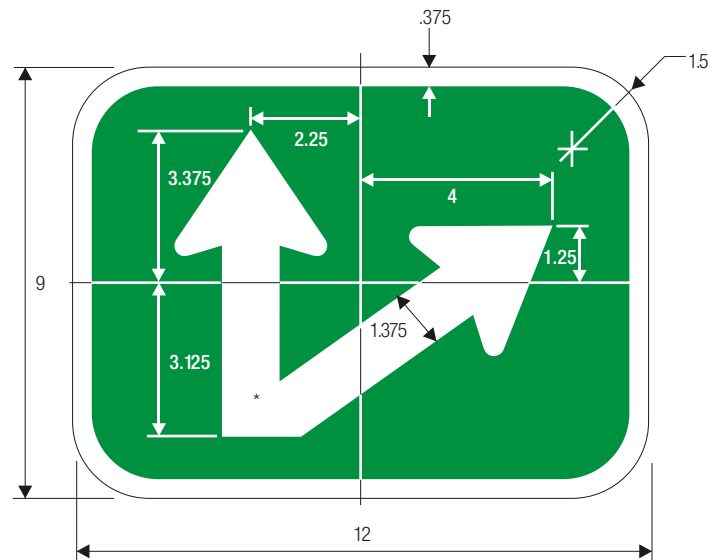

DIRECTIONAL ARROW AUXILIARY
BICYCLE FACILITIES

M7-5

M7-6

M7-7

*See page 6-2 for arrow design.

COLORS: SYMBOL —WHITE (RETROREFLECTIVE)
BACKGROUND —GREEN (RETROREFLECTIVE)