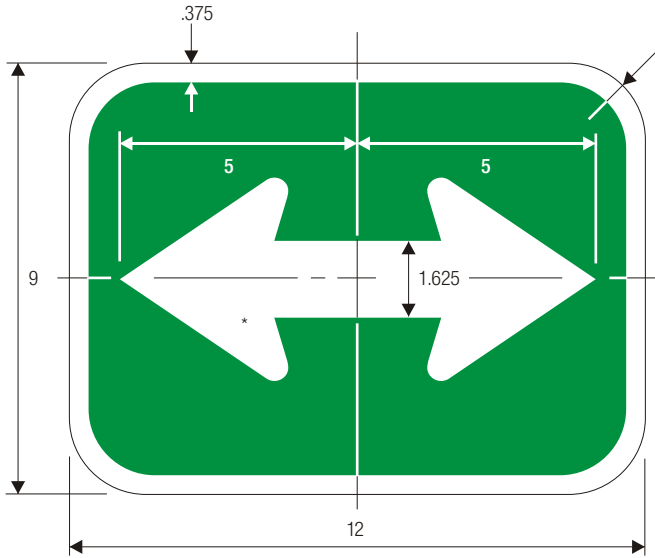

DIRECTIONAL ARROW AUXILIARY
BICYCLE FACILITIES

M7-5

M7-6

M7-7

*See page 6-2 for arrow design.

COLORS: SYMBOL —WHITE (RETROREFLECTIVE)
BACKGROUND —GREEN (RETROREFLECTIVE)