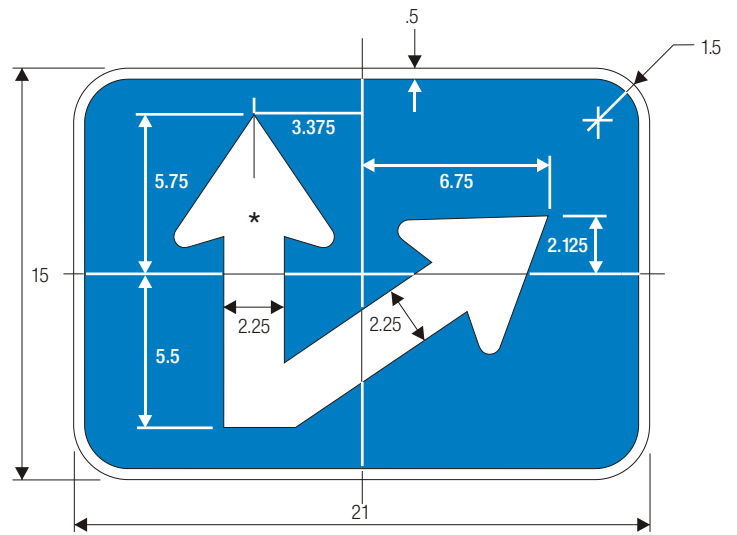

M6-5

DIRECTIONAL ARROW AUXILIARY

M6-5 (Interstate)

*See page 6-2 for arrow design.

M6-6

M6-6 (Interstate)

M6-7

M6-7 (Interstate)

COLORS: LEGEND —BLACK
BACKGROUND —WHITE (RETROREFLECTIVE)

COLORS: LEGEND —WHITE (RETROREFLECTIVE)
BACKGROUND —BLUE (RETROREFLECTIVE)