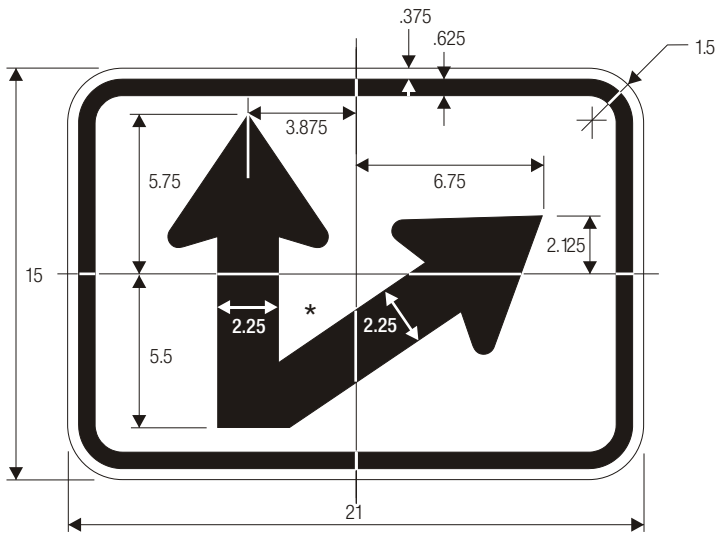

M6-5

DIRECTIONAL ARROW AUXILIARY

M6-5 (Interstate)

*See page 6-2 for arrow design.

M6-6

M6-6 (Interstate)

M6-7

M6-7 (Interstate)

COLORS: LEGEND —BLACK
BACKGROUND —WHITE (RETROREFLECTIVE)

COLORS: LEGEND —WHITE (RETROREFLECTIVE)
BACKGROUND —BLUE (RETROREFLECTIVE)