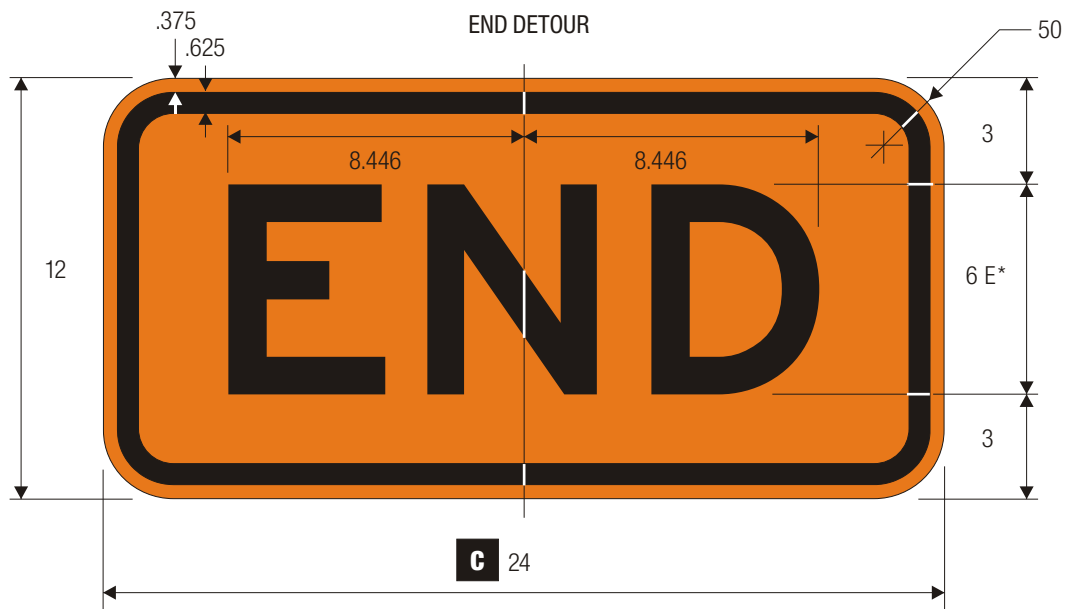

M4-8a

END DETOUR

M4-8b

END

*Series 2000 Standard Alphabets.

TTC SIGN COLORS:

LEGEND — BLACK

BACKGROUND— ORANGE (RETROREFLECTIVE)