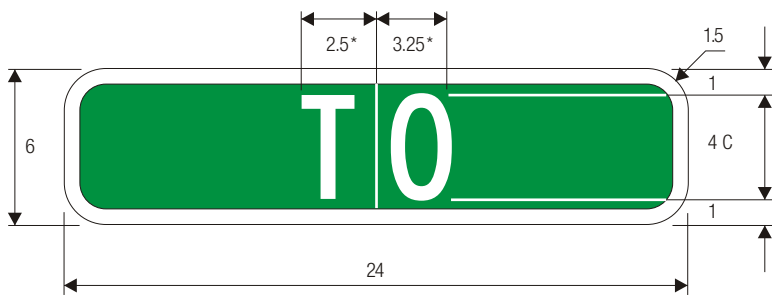

BICYCLE FACILITIES

M4-11  
BEGIN AUXILIARY

M4-11

M4-12  
END AUXILIARY

M4-12

M4-13  
TO AUXILIARY

M4-13

\*Increase spacing 100%

COLORS: LEGEND —WHITE (RETROREFLECTIVE)  
BACKGROUND —GREEN (RETROREFLECTIVE)