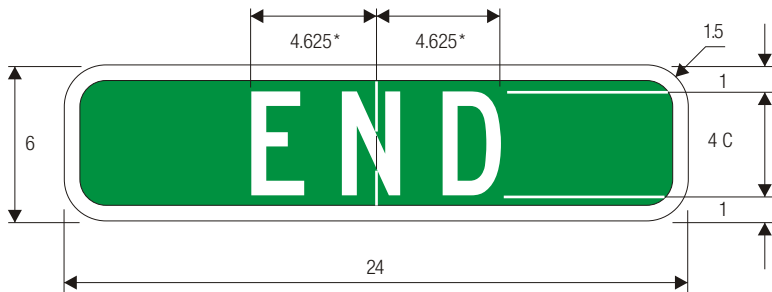

BICYCLE FACILITIES

M4-11  
BEGIN AUXILIARY

M4-11

M4-12  
END AUXILIARY

M4-12

M4-13  
TO AUXILIARY

M4-13

\*Increase spacing 100%

COLORS: LEGEND —WHITE (RETROREFLECTIVE)  
BACKGROUND —GREEN (RETROREFLECTIVE)