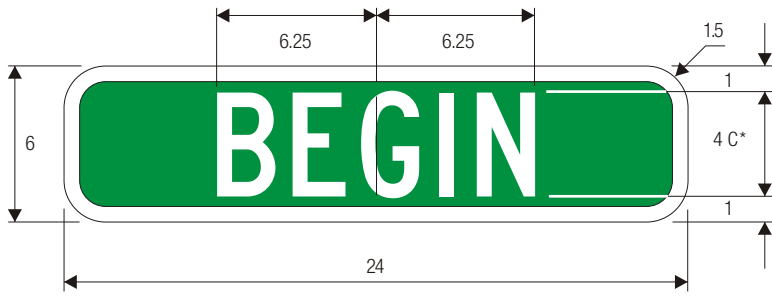

BICYCLE FACILITIES

M4-11  
BEGIN AUXILIARY

M4-11

M4-12  
END AUXILIARY

M4-12

M4-13  
TO AUXILIARY

M4-13

\*Increase spacing 100%

COLORS: LEGEND —WHITE (RETROREFLECTIVE)  
BACKGROUND —GREEN (RETROREFLECTIVE)