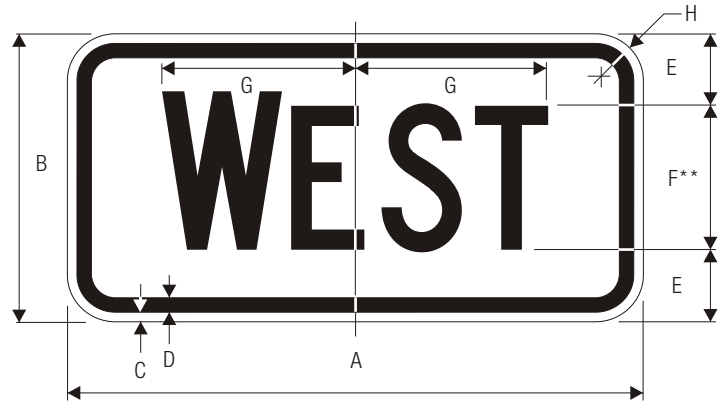

M3-3
CARDINAL DIRECTION AUXILIARY

A	B	C	D
24	12	.375	.625
30	15	.5	.75

E	F	G	H
3	6 C	10.207	1.5
3.5	8 C	12.729	1.875

*Reduce to fit for 30" size.
**Make first letter 10% larger.

COLORS: LEGEND —BLACK
BACKGROUND —WHITE (RETROREFLECTIVE)

*Reduce to fit for 30" mm size.
**Make first letter 10% larger.

COLORS: LEGEND —WHITE (RETROREFLECTIVE)
BACKGROUND —BLUE (RETROREFLECTIVE)

M3-4 (INTERSTATE)
CARDINAL DIRECTION AUXILIARY

A	B	C	D
24	12	.5	3
30	15	.75	3.5