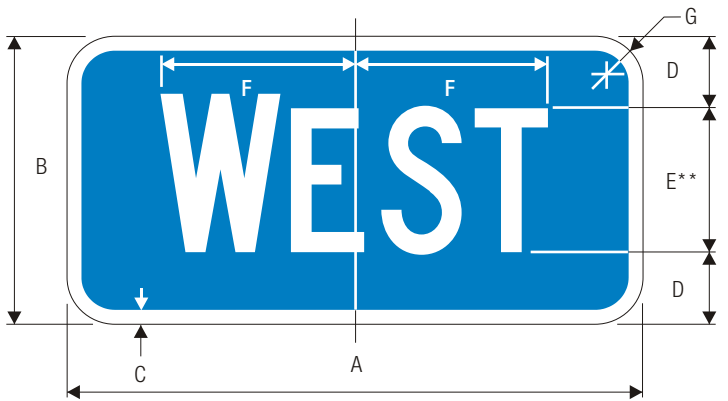

M3-3
CARDINAL DIRECTION AUXILIARY

A	B	C	D
24	12	.375	.625
30	15	.5	.75

E	F	G	H
3	6 C	10.207	1.5
3.5	8 C	12.729	1.875

*Reduce to fit for 30" size.
**Make first letter 10% larger.

COLORS: LEGEND —BLACK
BACKGROUND —WHITE (RETROREFLECTIVE)

M3-4
CARDINAL DIRECTION AUXILIARY

A	B	C	D
24	12	.375	.625
30	15	.5	.75

E	F	G	H
75	6 C	8.046	1.5
87.5	8 C	10.728	1.875

M3-3 (INTERSTATE)
CARDINAL DIRECTION AUXILIARY

A	B	C	D
24	12	.5	3
30	15	.75	3.5

E	F	G
6 C	10.207	1.5
8 C	12.729	1.875

*Reduce to fit for 30" mm size.
**Make first letter 10% larger.

COLORS: LEGEND —WHITE (RETROREFLECTIVE)
BACKGROUND —BLUE (RETROREFLECTIVE)

M3-4 (INTERSTATE)
CARDINAL DIRECTION AUXILIARY

A	B	C	D
24	12	.5	3
30	15	.75	3.5