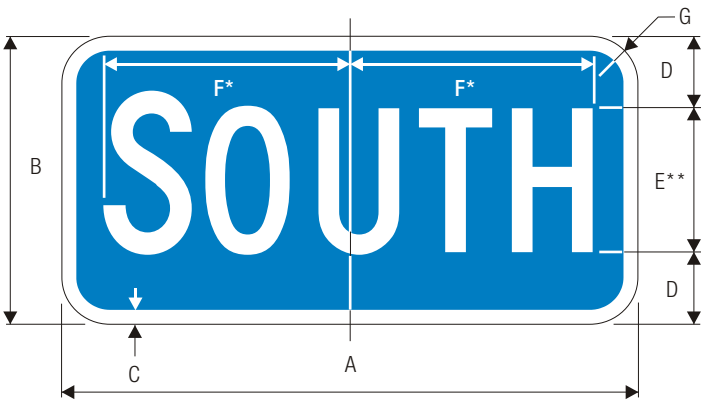

M3-3 (INTERSTATE)
CARDINAL DIRECTION AUXILIARY

A	B	C	D
24	12	.5	3
30	15	.75	3.5

E	F	G
6 C	10.207	1.5
8 C	12.729	1.875

*Reduce to fit for 30" mm size.
**Make first letter 10% larger.

COLORS: LEGEND —WHITE (RETROREFLECTIVE)
BACKGROUND —BLUE (RETROREFLECTIVE)