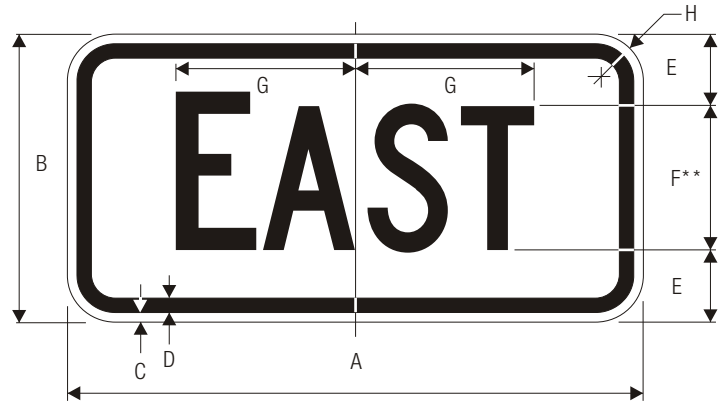

**M3-1**  
CARDINAL DIRECTION AUXILIARY

A	B	C	D
24	12	.375	.625
30	15	.5	.75

E	F	G	H
3	6 C	10.207	1.5
3.5	8 C	12.389	1.875

\*Reduce to fit for 30" size.  
\*\*Make first letter 10% larger.

COLORS: LEGEND —BLACK  
BACKGROUND —WHITE (RETROREFLECTIVE)

E	F	G
6 C	10.207	1.5
8 C	12.389	1.875

\*Reduce to fit for 30" size.  
\*\*Make first letter 10% larger.

COLORS: LEGEND —WHITE (RETROREFLECTIVE)  
BACKGROUND —BLUE (RETROREFLECTIVE)

**M3-2 (INTERSTATE)**  
CARDINAL DIRECTION AUXILIARY