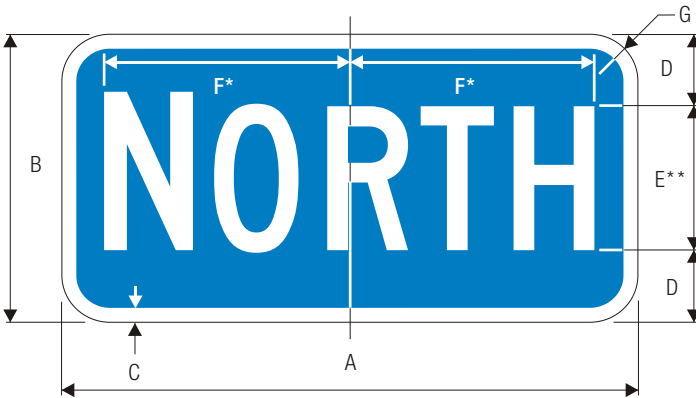

**M3-1**  
CARDINAL DIRECTION AUXILIARY

A	B	C	D
24	12	.375	.625
30	15	.5	.75

E	F	G	H
3	6 C	10.207	1.5
3.5	8 C	12.389	1.875

\*Reduce to fit for 30" size.  
\*\*Make first letter 10% larger.

COLORS: LEGEND —BLACK  
BACKGROUND —WHITE (RETROREFLECTIVE)

**M3-2**  
CARDINAL DIRECTION AUXILIARY

A	B	C	D
24	12	.375	.625
30	15	.5	.75

E	F	G	H
3	6 C	7.445	1.5
3.5	8 C	9.947	1.875

**M3-1 (INTERSTATE)**  
CARDINAL DIRECTION AUXILIARY

A	B	C	D
24	12	.5	3
30	15	.75	3.5

E	F	G
6 C	10.207	1.5
8 C	12.389	1.875

\*Reduce to fit for 30" size.  
\*\*Make first letter 10% larger.

COLORS: LEGEND —WHITE (RETROREFLECTIVE)  
BACKGROUND —BLUE (RETROREFLECTIVE)

**M3-2 (INTERSTATE)**  
CARDINAL DIRECTION AUXILIARY