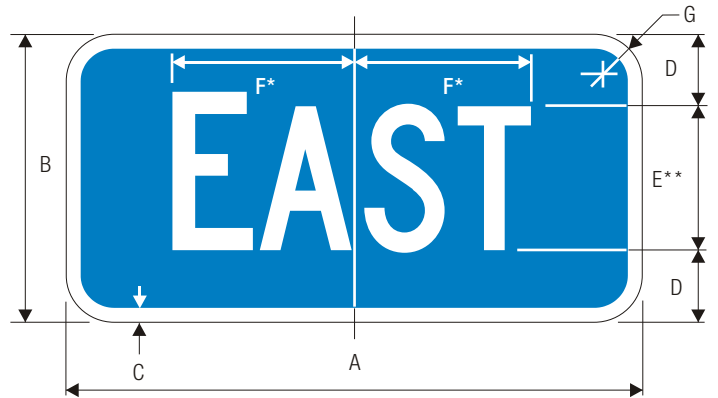

**M3-1**  
CARDINAL DIRECTION AUXILIARY

A	B	C	D
24	12	.375	.625
30	15	.5	.75

E	F	G	H
3	6 C	10.207	1.5
3.5	8 C	12.389	1.875

\*Reduce to fit for 30" size.  
\*\*Make first letter 10% larger.

COLORS: LEGEND —BLACK  
BACKGROUND —WHITE (RETROREFLECTIVE)

**M3-2**  
CARDINAL DIRECTION AUXILIARY

A	B	C	D
24	12	.375	.625
30	15	.5	.75

E	F	G	H
3	6 C	7.445	1.5
3.5	8 C	9.947	1.875

**M3-1 (INTERSTATE)**  
CARDINAL DIRECTION AUXILIARY

A	B	C	D
24	12	.5	3
30	15	.75	3.5

E	F	G
6 C	10.207	1.5
8 C	12.389	1.875

\*Reduce to fit for 30" size.  
\*\*Make first letter 10% larger.

COLORS: LEGEND —WHITE (RETROREFLECTIVE)  
BACKGROUND —BLUE (RETROREFLECTIVE)

**M3-2 (INTERSTATE)**  
CARDINAL DIRECTION AUXILIARY