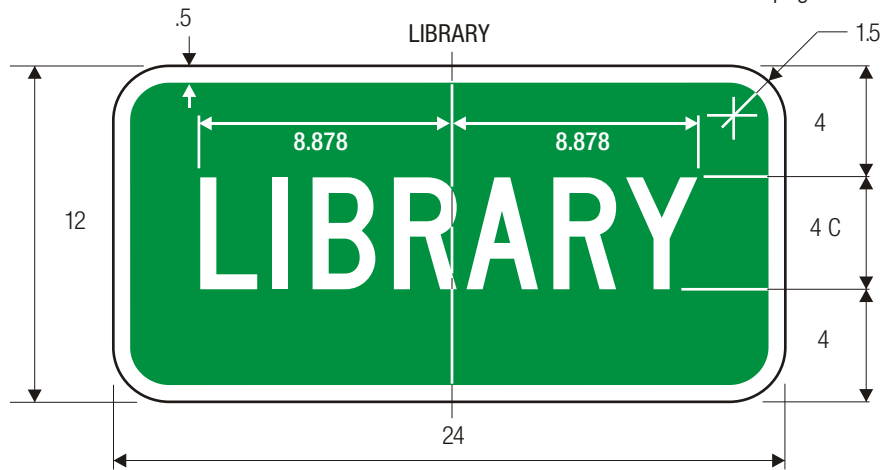

*See page 6-55 for symbol design.

LIBRARY

Smaller size panels may be used as applicable within terminal areas.

A	B	C	D	E
18	.5	1.5	15	1.5
24	.5	2	20	1.5
30	.75	2.5	25	1.875

COLORS: SYMBOL WHITE (RETROREFLECTIVE)
 LEGEND WHITE (RETROREFLECTIVE)
 BACKGROUND GREEN (RETROREFLECTIVE)