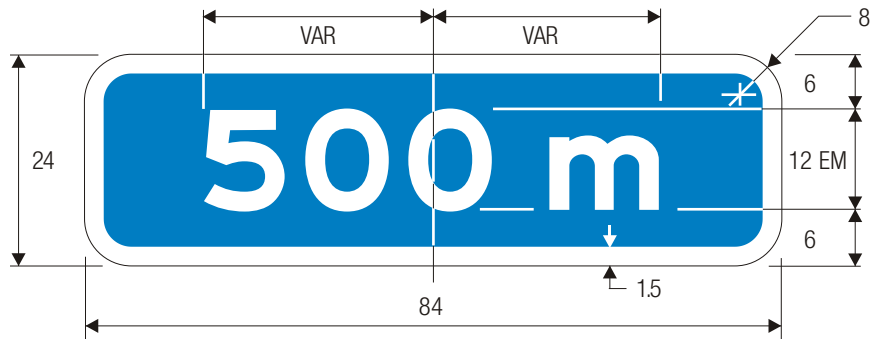

# MOTORIST SERVICES SYMBOL SIGN

E1-5

E2-3  
ENGLISH

E2-3  
METRIC

COLORS: LEGEND — WHITE (RETROREFLECTIVE)  
BACKGROUND— BLUE (RETROREFLECTIVE)