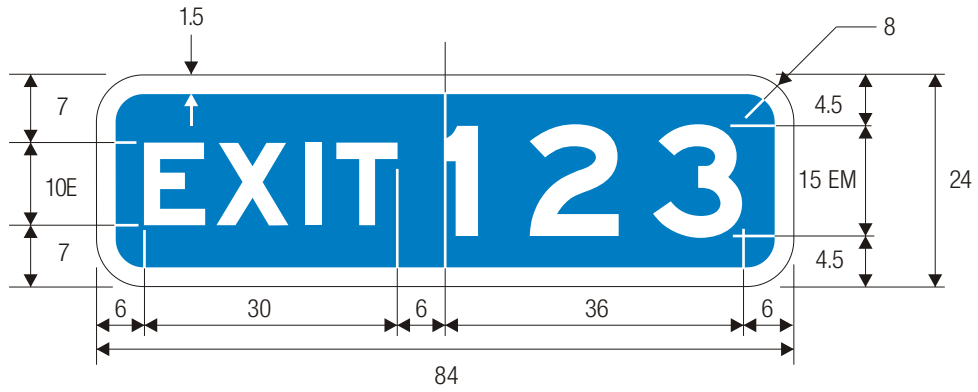

# MOTORIST SERVICES SYMBOL SIGN

E1-5

E2-3  
ENGLISH

E2-3  
METRIC

COLORS: LEGEND — WHITE (RETROREFLECTIVE)  
BACKGROUND— BLUE (RETROREFLECTIVE)