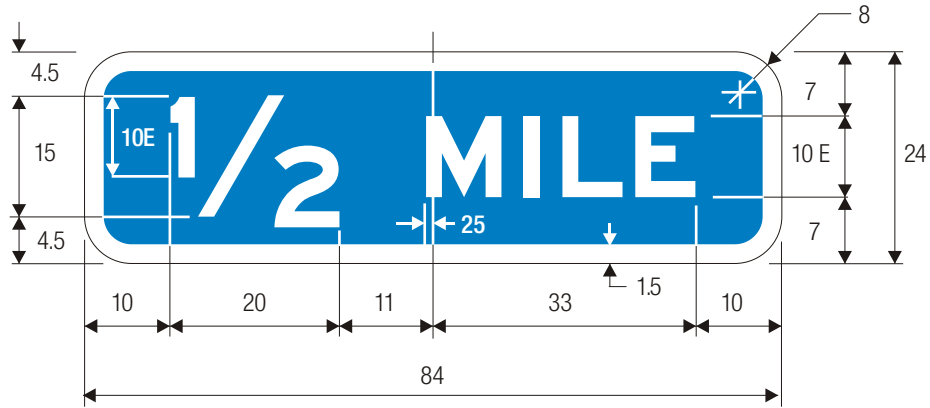

# MOTORIST SERVICES SYMBOL SIGN

E1-5

E2-3  
ENGLISH

E2-3  
METRIC

COLORS: LEGEND — WHITE (RETROREFLECTIVE)  
BACKGROUND— BLUE (RETROREFLECTIVE)