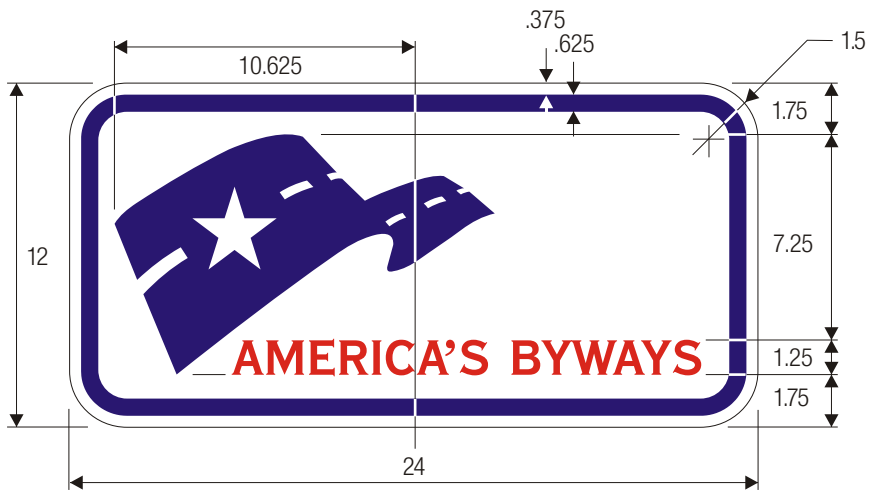

D6-4

NATIONAL SCENIC BYWAYS

*See page 6-61 for symbol design.

D6-4a

NATIONAL SCENIC BYWAYS

COLORS:	SYMBOL	BLUE & WHITE (RETROREFLECTIVE)
	LEGEND	RED (RETROREFLECTIVE)
	BACKGROUND	WHITE (RETROREFLECTIVE)