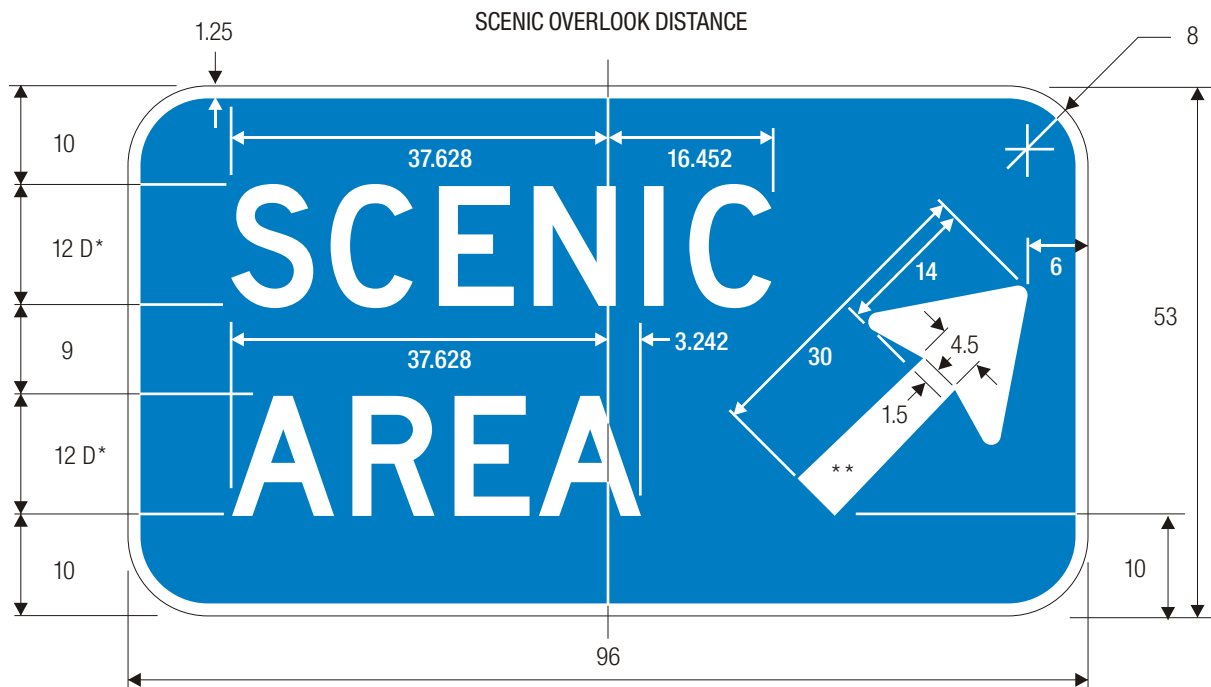

D6-2

D6-3

SCENIC AREA EXIT DIRECTION

Option: The D6-1 thru D6-3 signs may have text "AREA", "VIEW" or "OVERLOOK".

*Series 2000 Standard Alphabets.

**See page 6-3 for symbol design.

COLORS: LEGEND & ARROW – WHITE (RETROREFLECTIVE)
 BACKGROUND – BLUE (RETROREFLECTIVE)