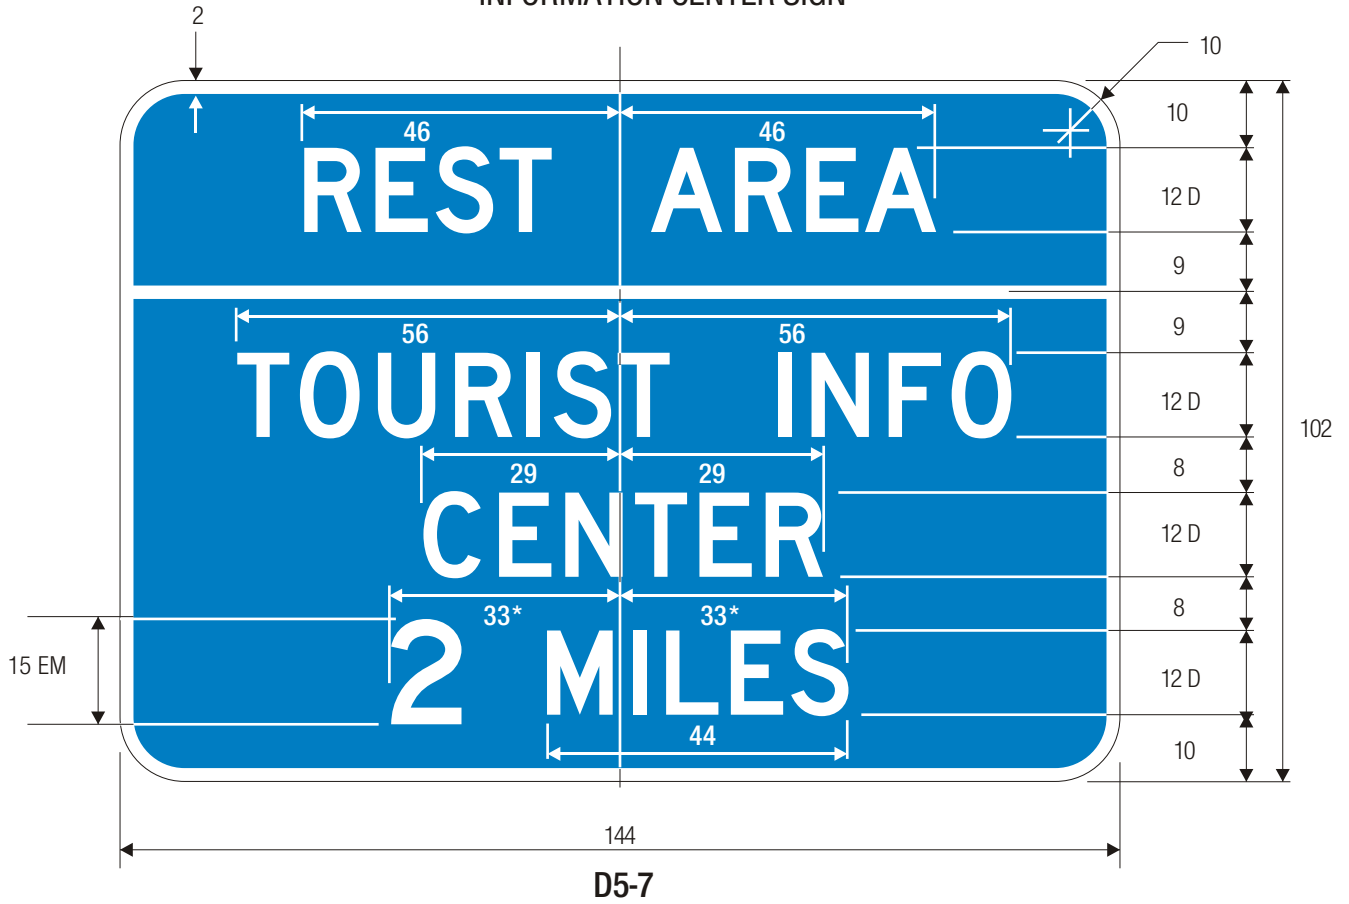

ADVANCE REST AREA—TOURIST
INFORMATION CENTER SIGN

*OPTICALLY CENTER OTHER DISTANCES

COLORS: LEGEND — WHITE (RETROREFLECTIVE)
BACKGROUND— BLUE (RETROREFLECTIVE)