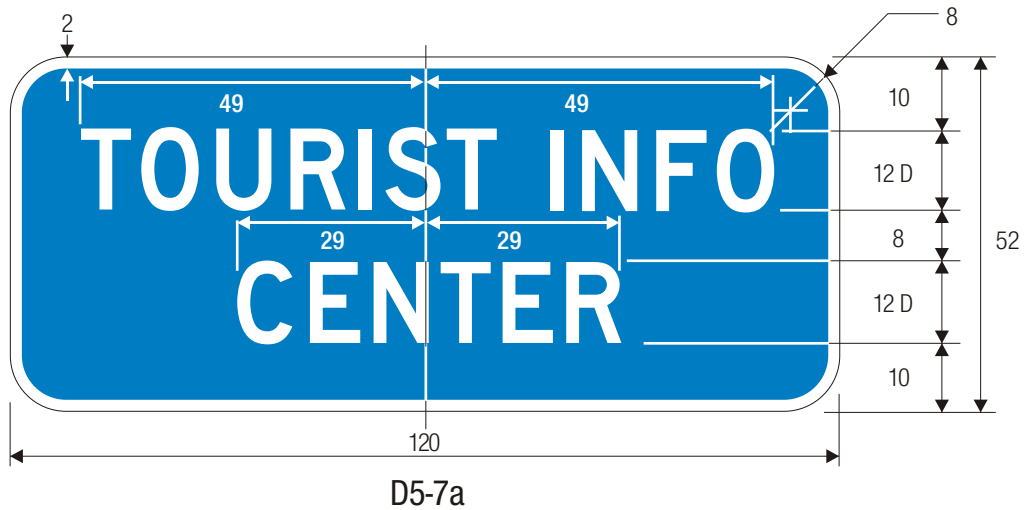

ADVANCE REST AREA—TOURIST
INFORMATION CENTER SIGN

*OPTICALLY CENTER OTHER DISTANCES

COLORS: LEGEND — WHITE (RETROREFLECTIVE)
BACKGROUND— BLUE (RETROREFLECTIVE)