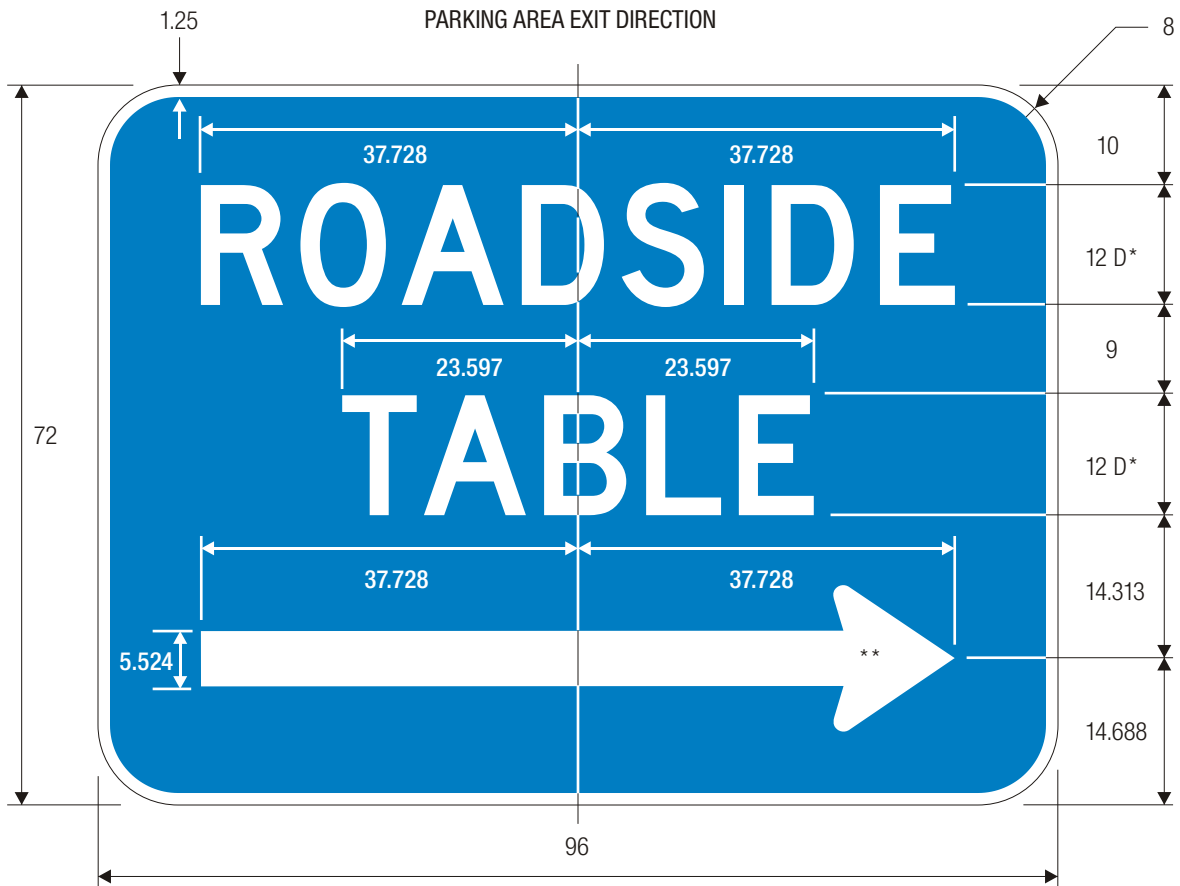

D5-4

PARKING AREA EXIT DIRECTION

D5-5

ROADSIDE TABLE ARROW

*Series 2000 Standard Alphabets.
 **See page 6-2 for symbol design.
 ***See page 6-3 for symbol design.

COLORS: LEGEND & ARROW – WHITE (RETROREFLECTIVE)
 BACKGROUND – BLUE (RETROREFLECTIVE)