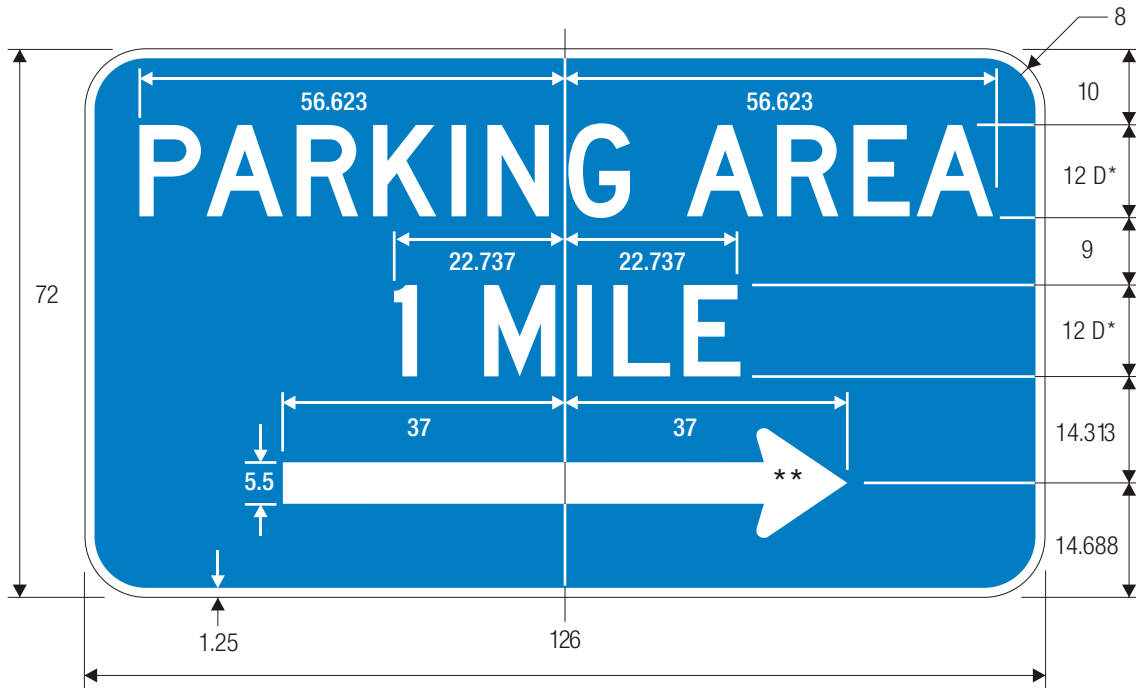

D5-3

ADVANCE PARKING AREA DISTANCE

\*Series 2000 Standard Alphabets.

D5-3c

PARKING AREA ARROW & DISTANCE

\*\*See page 6-2 for arrow design.

COLORS: LEGEND & ARROW – WHITE (RETROREFLECTIVE)  
 BACKGROUND – BLUE (RETROREFLECTIVE)