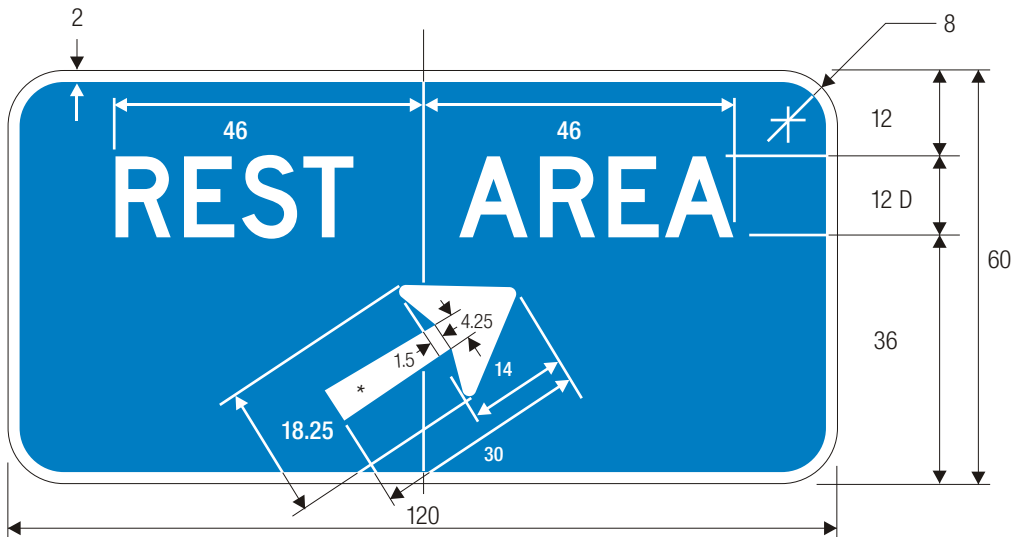

D5-1b

D5-2a

*See page 6-3 for arrow design details.

COLORS: LEGEND — WHITE (RETROREFLECTIVE)
 BACKGROUND — BLUE (RETROREFLECTIVE)