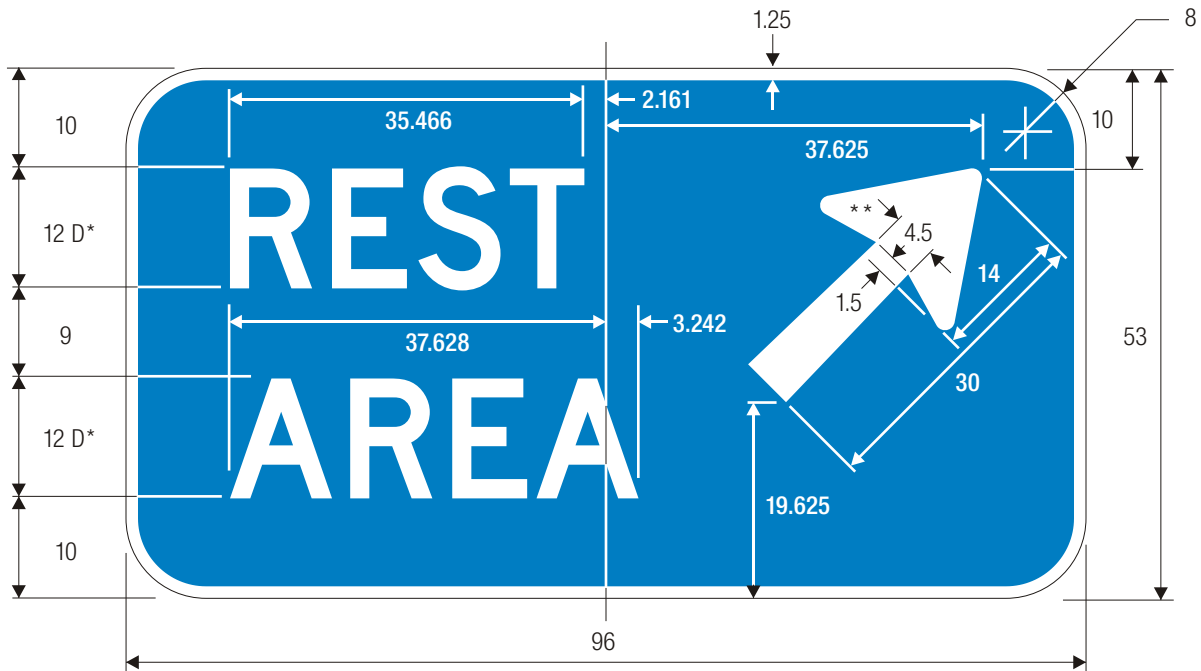

D5-1

ADVANCE REST AREA DISTANCE

D5-2

REST AREA EXIT DIRECTION

*Series 2000 Standard Alphabets.
 **See page 6-3 for symbol design.

COLORS: LEGEND & ARROW – WHITE (RETROREFLECTIVE)
 BACKGROUND – BLUE (RETROREFLECTIVE)