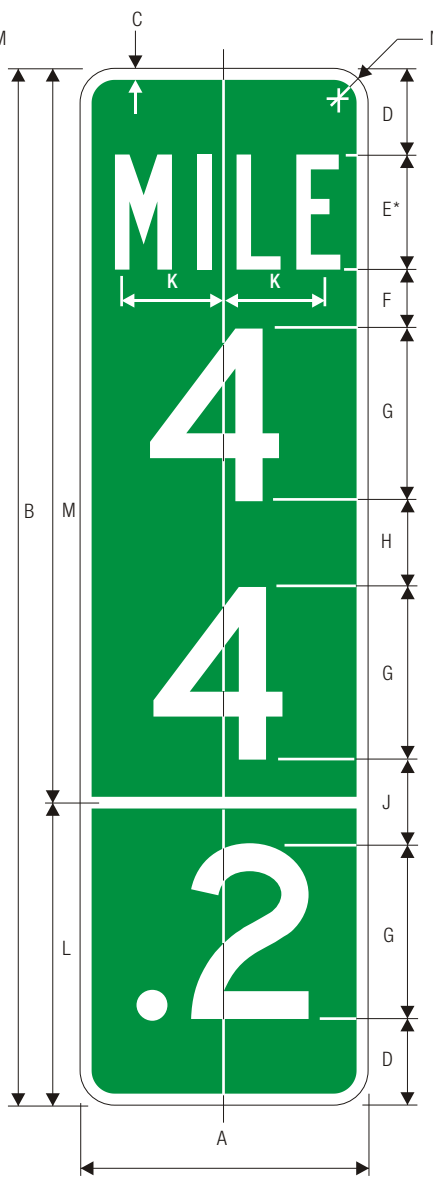

D10-1a

A	B	C	D
10	27	.5	3
12	36	.5	3
E	F	G	H
4 B	2	6 D	3
4 B	3	10 D	3
J	K	L	M
3.922	10.5	16.5	1.5
3.922	14.5	21.5	1.5

INTERMEDIATE REFERENCE LOCATION SIGNS

*Series 2000 Standard Alphabets.
Optically locate numerals about centerline.

D10-2a

INTERMEDIATE REFERENCE LOCATION SIGNS

A	B	C	D
10	36	.5	3
12	48	.5	2
E	F	G	H
4 B	2	6 D	3
4 B	3	10 D	3
J	K	L	M
3	3.922	10.5	25.5
4	3.922	14	34
N			
1.5			
1.5			

D10-3a

A	B	C	D	
10	48	.5	3	
12	60	.5	2	
E	F	G	H	
4 B	2	6 D	3	
4 B	3	10 D	2	
J	K	L	M	N
6	3.922	12	36	1.5
5	3.922	14.5	45.5	1.5

COLORS: LEGEND —WHITE (RETROREFLECTIVE)
BACKGROUND —GREEN (RETROREFLECTIVE)