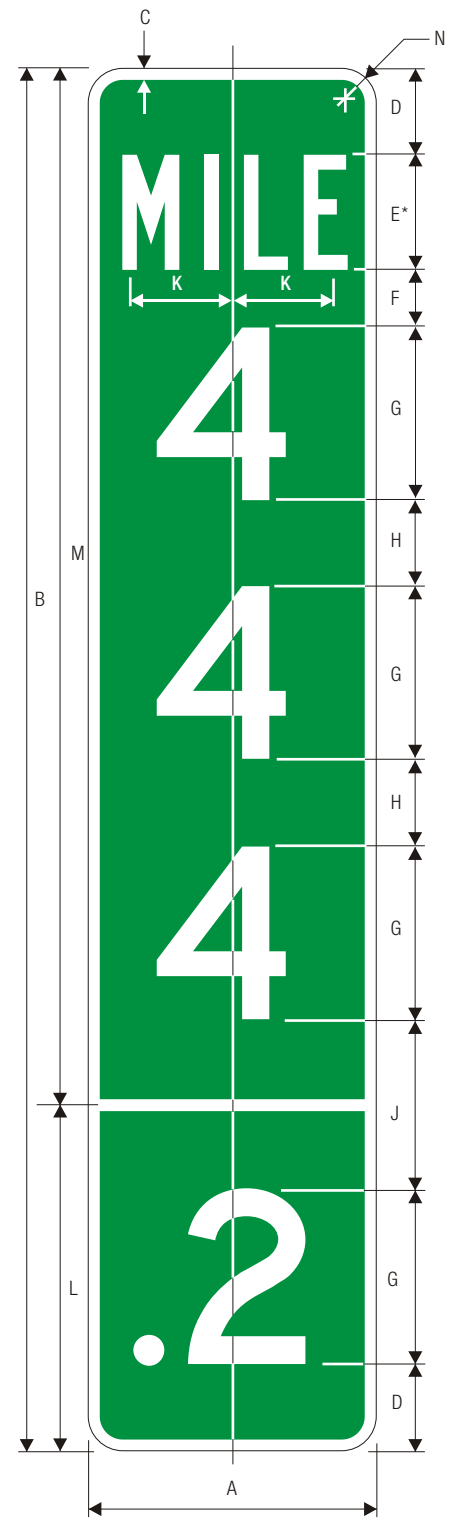

D10-1a

A	B	C	D
10	27	.5	3
12	36	.5	3
E	F	G	H
4 B	2	6 D	3
4 B	3	10 D	3
J	K	L	M
3.922	10.5	16.5	1.5
3.922	14.5	21.5	1.5

INTERMEDIATE REFERENCE LOCATION SIGNS

*Series 2000 Standard Alphabets.
Optically locate numerals about centerline.

D10-2a

INTERMEDIATE REFERENCE LOCATION SIGNS

A	B	C	D
10	36	.5	3
12	48	.5	2
E	F	G	H
4 B	2	6 D	3
4 B	3	10 D	3
J	K	L	M
3	3.922	10.5	25.5
4	3.922	14	34
N			
1.5			
1.5			

D10-3a

A	B	C	D	
10	48	.5	3	
12	60	.5	2	
E	F	G	H	
4 B	2	6 D	3	
4 B	3	10 D	2	
J	K	L	M	N
6	3.922	12	36	1.5
5	3.922	14.5	45.5	1.5

COLORS: LEGEND —WHITE (RETROREFLECTIVE)
BACKGROUND —GREEN (RETROREFLECTIVE)